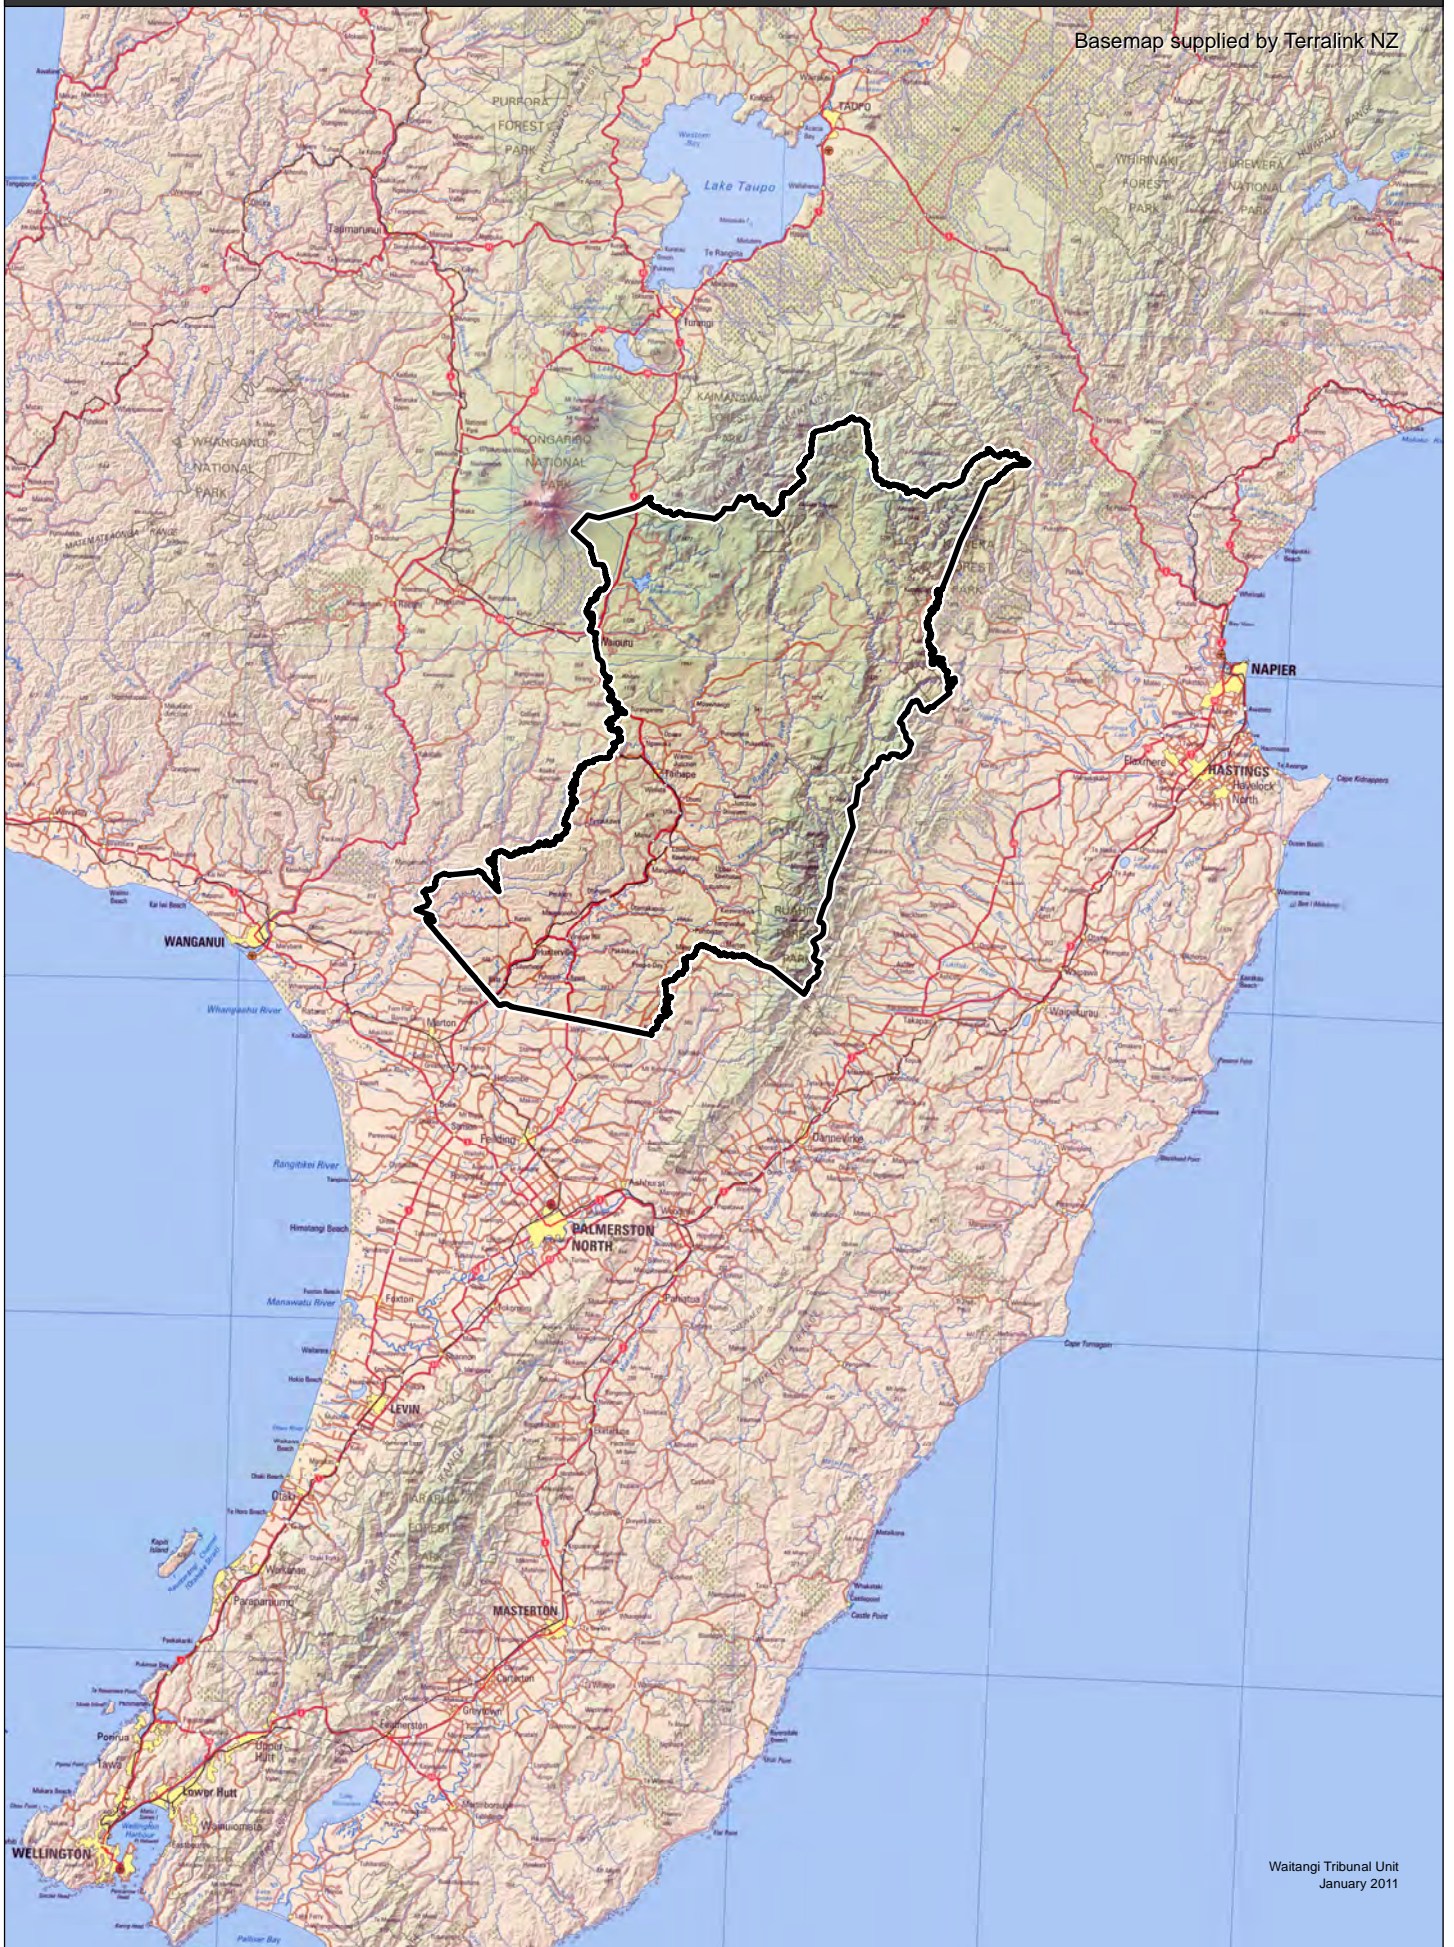

Basemap supplied by Terralink NZ

Location of the Taihape Inquiry District in the lower North Island of New Zealand